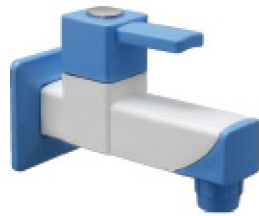

# SHIVA INDUSTRIES

*Symbol of Quality & Commitment*

**EDGE  
SERIES**

Swan Neck  
MRP ₹ 500

Swan Neck  
MRP ₹ 500

## PTMT EDGE SERIES

The luxuriant bathing accessories curated with sparkling finish & new - age essence. A design that brings emotional depth.

Pillar Cock  
MRP ₹ 354

Bib Cock  
MRP ₹ 248

Wall Mixer L Bend  
MRP ₹ 1780

Long Body  
MRP ₹ 282

Angle Cock  
MRP ₹ 222

2 in 1 Angle Cock  
MRP ₹ 480

2 in 1 Bib Cock  
MRP ₹ 495

Nozzle Bib Cock with  
Washing Machine Nozzle  
MRP ₹ 250

Sink Cock  
MRP ₹ 480

## P.T.M.T. FLOAT VALVE

- ❖ ECO FRIENDLY / RECYCLABLE
- ❖ RESISTS CORROSION
- ❖ DURABLE & LONG LASTING
- ❖ WATER SAVING DESIGN
- ❖ EASY INSTALATION
- ❖ MADE INDIA

**PTMT FLOAT VALVE WITH HIGH DENSITY BALL & EPOXY COATED ALLUMINUM ROD**