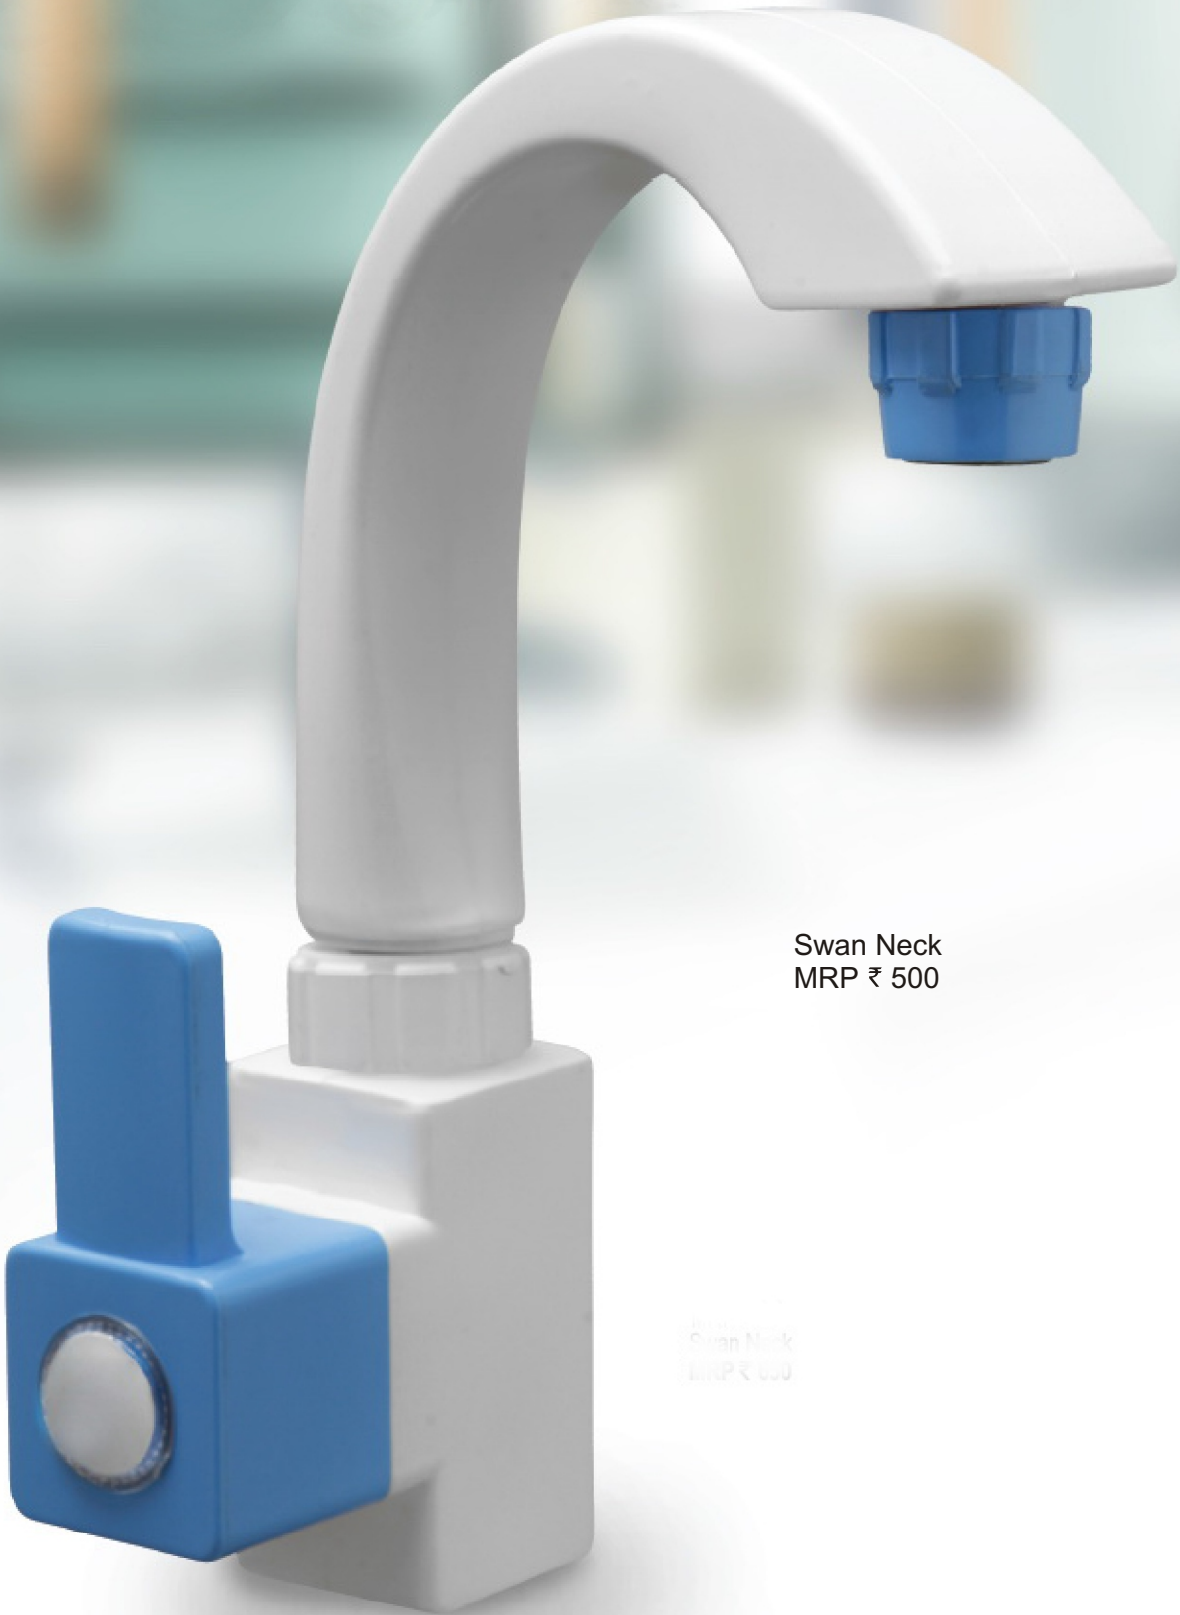

# SHIVA INDUSTRIES

*Symbol of Quality & Commitment*

**EDGE  
SERIES**

Swan Neck  
MRP ₹ 500

Swan Neck  
MRP ₹ 500

## PTMT EDGE SERIES

The luxuriant bathing accessories curated with sparkling finish & new - age essence. A design that brings emotional depth.

Pillar Cock  
MRP ₹ 354

Bib Cock  
MRP ₹ 248

Wall Mixer L Bend  
MRP ₹ 1780

Long Body  
MRP ₹ 282

Angle Cock  
MRP ₹ 222

2 in 1 Angle Cock  
MRP ₹ 480

2 in 1 Bib Cock  
MRP ₹ 495

Nozzle Bib Cock with  
Washing Machine Nozzle  
MRP ₹ 250

Sink Cock  
MRP ₹ 480

## P.T.M.T. FLOAT VALVE

- ❖ ECO FRIENDLY / RECYCLABLE
- ❖ RESISTS CORROSION
- ❖ DURABLE & LONG LASTING
- ❖ WATER SAVING DESIGN
- ❖ EASY INSTALATION
- ❖ MADE INDIA

**PTMT FLOAT VALVE WITH HIGH DENSITY BALL & EPOXY COATED ALLUMINUM ROD**