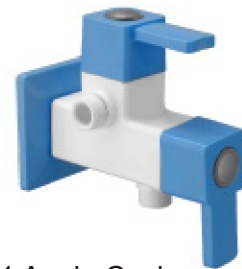

## PTMT EDGE SERIES

The luxuriant bathing accessories curated with sparkling finish & new - age essence. A design that brings emotional depth.

Pillar Cock  
MRP ₹ 354

Bib Cock  
MRP ₹ 248

Wall Mixer L Bend  
MRP ₹ 1780

Long Body  
MRP ₹ 282

Angle Cock  
MRP ₹ 222

2 in 1 Angle Cock  
MRP ₹ 480

2 in 1 Bib Cock  
MRP ₹ 495

Nozzle Bib Cock with  
Washing Machine Nozzle  
MRP ₹ 250

Sink Cock  
MRP ₹ 480

## P.T.M.T. FLOAT VALVE

- ❖ ECO FRIENDLY / RECYCLABLE
- ❖ RESISTS CORROSION
- ❖ DURABLE & LONG LASTING
- ❖ WATER SAVING DESIGN
- ❖ EASY INSTALATION
- ❖ MADE INDIA

**PTMT FLOAT VALVE WITH HIGH DENSITY BALL & EPOXY COATED ALLUMINUM ROD**