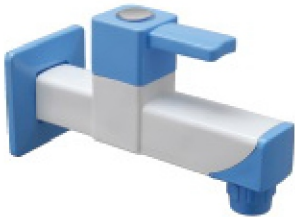

## PTMT EDGE SERIES

The luxuriant bathing accessories curated with sparkling finish & new - age essence. A design that brings emotional depth.

Pillar Cock  
MRP ₹ 354

Bib Cock  
MRP ₹ 248

Wall Mixer L Bend  
MRP ₹ 1780

Long Body  
MRP ₹ 282

Angle Cock  
MRP ₹ 222

2 in 1 Angle Cock  
MRP ₹ 480

2 in 1 Bib Cock  
MRP ₹ 495

Nozzle Bib Cock with  
Washing Machine Nozzle  
MRP ₹ 250

Sink Cock  
MRP ₹ 480

## P.T.M.T. FLOAT VALVE

- ❖ ECO FRIENDLY / RECYCLABLE
- ❖ RESISTS CORROSION
- ❖ DURABLE & LONG LASTING
- ❖ WATER SAVING DESIGN
- ❖ EASY INSTALATION
- ❖ MADE INDIA

**PTMT FLOAT VALVE WITH HIGH DENSITY BALL & EPOXY COATED ALLUMINUM ROD**